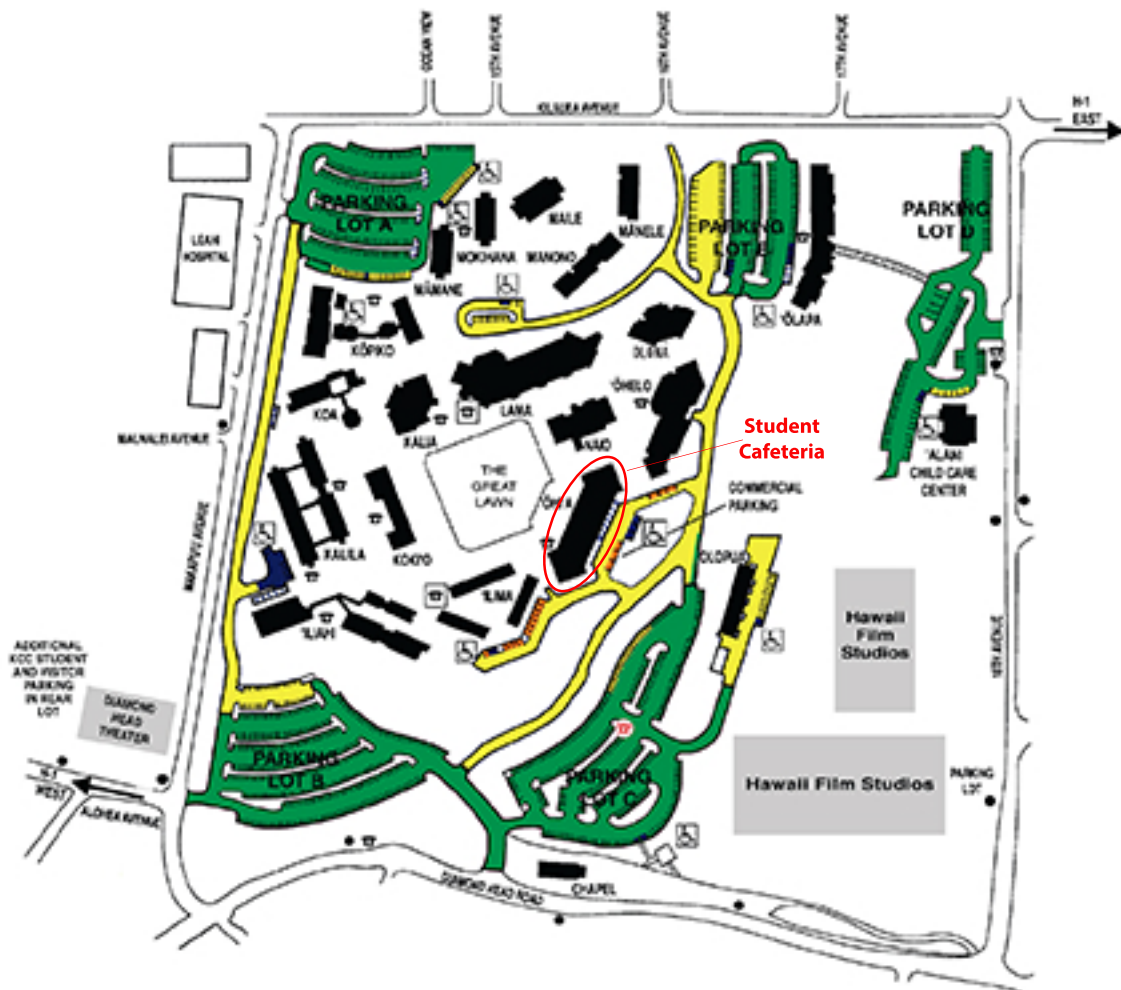

# Kapi'olani Community College

Student Cafeteria

Handicap Parking

Staff Parking  
(Mon-Fri, 6:00 am to 4:00 pm)

Visitor with Permit Parking  
(Mon-Fri, 6:00 am to 4:00 pm)

Student and Visitor Parking  
(No permit required)

Motorcycle, Moped Parking

Bus Stops

Emergency Phone

Pay Phones

TDD Pay Phones

***Cars parked at red curbs will be towed!!!***

***Permits required for Lot A Parking  
(Mon-Fri, 6:00 am to 4:00 pm)***